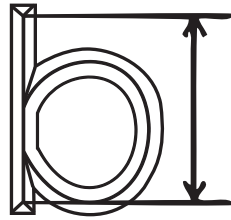

Stock Alphabet Hand Stamps

Measurements made from the "crown" of the character

Uppercase

Metric	Imperial	Example
1.5mm	1/16"	ABCDEF G
2.5mm	3/32"	ABCDEF G
3.0mm	1/8"	ABCDEF G
4.0mm	5/32"	ABCDEF G
5.0mm	3/16"	ABCDEF G
6.0mm	1/4"	ABCDEF G
8.0mm	5/16"	ABCDEF G
10.0mm	3/8"	ABCDEF G
12.5mm	1/2"	ABCDEF G

Alphabet Font Style

ABCDEF GHIJKLMN OPQRSTU VWXYZ &

Numeric Font Style

0123456789

Stock Alphabet Hand Stamps

Measurements made from the "crown" of the character

Lowercase

Metric	Imperial	Example
1.5mm	1/16"	abcdefg
2.5mm	3/32"	abcdefg
3.0mm	1/8"	abcdefg
4.0mm	5/32"	abcdefg
5.0mm	3/16"	abcdefg
6.0mm	1/4"	abcdefg
8.0mm	5/16"	abcdefg
10.0mm	3/8"	abcdefg
12.5mm	1/2"	abcdefg